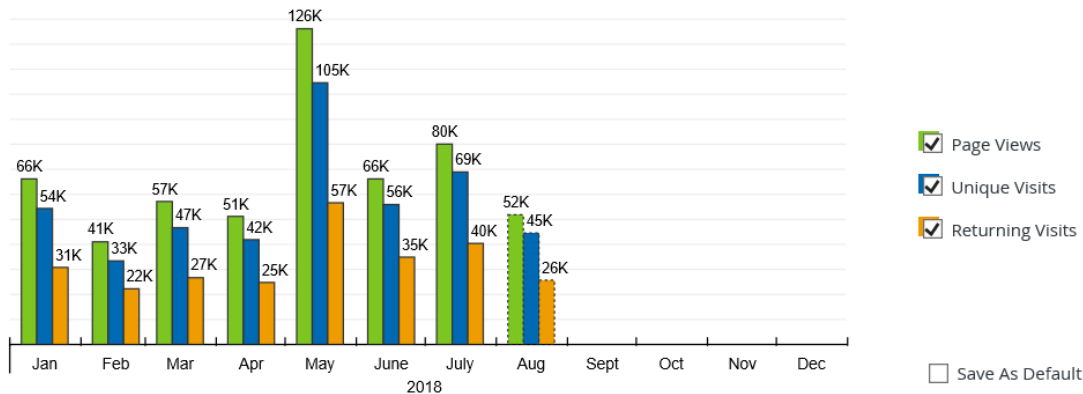

Average Monthly Page Views

67.5K

Average Monthly Unique Visits

56.3K

Average Monthly First Time Visits

23.5K

Average Monthly Returning Visits

32.8K

*Past traffic levels are not a guarantee of future performance.